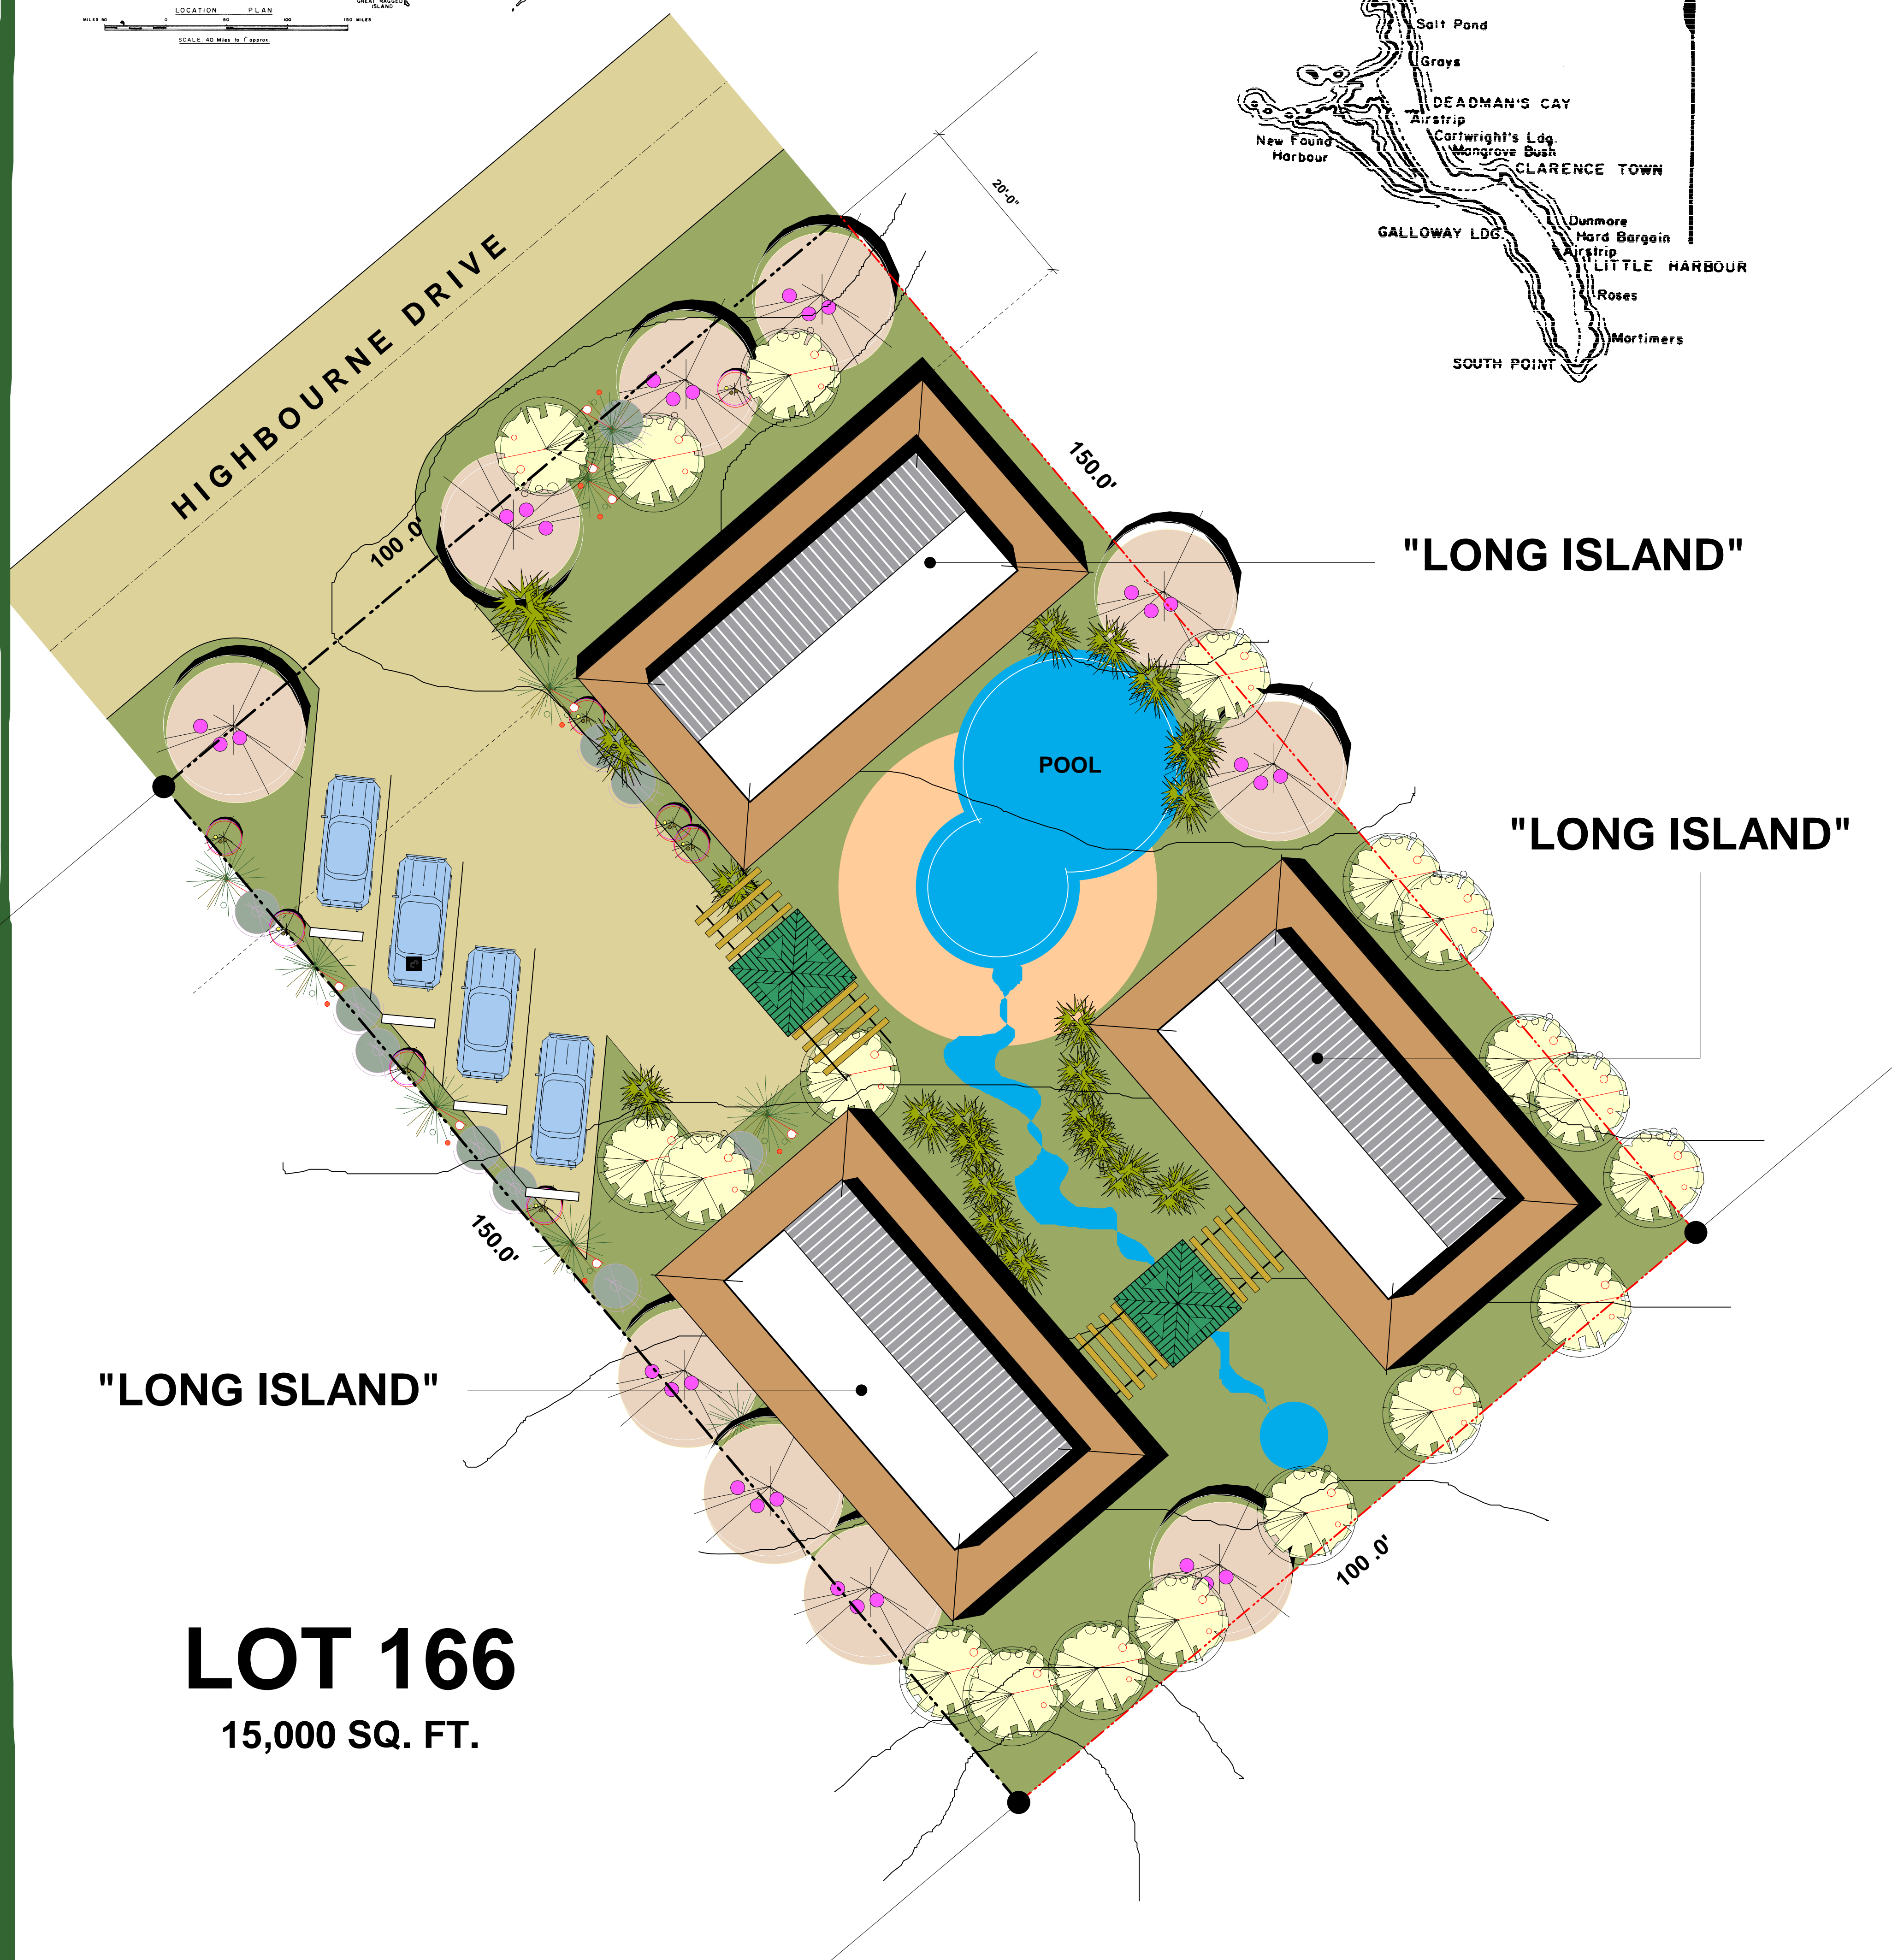

LONG ISLAND

LOT 166
15,000 SQ. FT.

GARETH SEYMOUR

BAHAMAS - BEACH HOUSE

PREFABRICATED KIT HOUSES

PETER PIKE & ASSOCIATES

ARCHITECTS - PLANNERS - CONSULTANTS
KEY WEST - ORLANDO - BAHAMAS